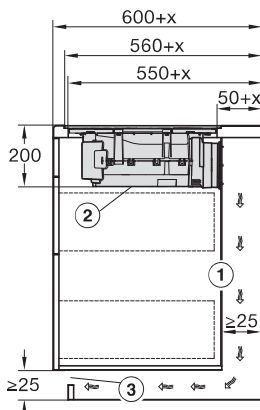

KMDA7473FL/FR – Operating options

KMDA7272FL/FR, KMDA7473FL/FR, Air circulation  
 (Installation drawing)

KMDA7272FL/FR, KMDA7473FL/FR, Plug&Play  
 (Installation drawing)

KMDA7272FL, KMDA7473FL – Side view flush,  
 Plug&Play – Installation drawing

KMDA7272FL, KMDA7473FL – Side view lying on top,  
 Plug&Play – Installation drawing

KMDA7272FL, KMDA7473FL – Side view flush+X,  
 Plug&Play – Installation drawing

KMDA7272FL, KMDA7473FL – Side view lying on top+X,  
 Plug&Play – Installation drawing