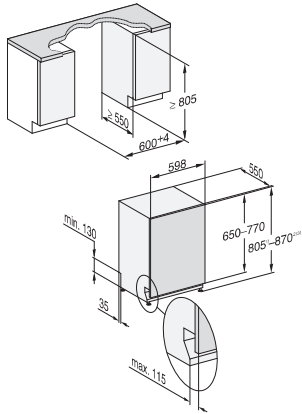

G 7180 SCVi AutoDos
Fuldintegrerbar opvaskemaskine
med automatisk dosering takket være AutoDos med integreret PowerDisk.

G7000, fully integrated dishwasher, 60cm (installation drawing)