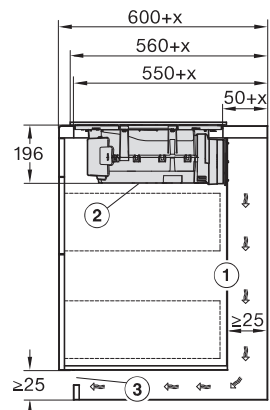

KMDA7473FL/FR – Operating options

KMDA7272FL/FR, KMDA7473FL/FR, Air circulation  
 (Installation drawing)

KMDA7272FL/FR, KMDA7473FL/FR, Plug&Play  
 (Installation drawing)

KMDA7272FL, KMDA7473FL – Side view flush,  
 Plug&Play – Installation drawing

KMDA7272FL, KMDA7473FL – Side view lying on top,  
 Plug&Play – Installation drawing

KMDA7272FL, KMDA7473FL – Side view flush+X,  
 Plug&Play – Installation drawing

KMDA7272FL, KMDA7473FL – Side view lying on top+X,  
 Plug&Play – Installation drawing