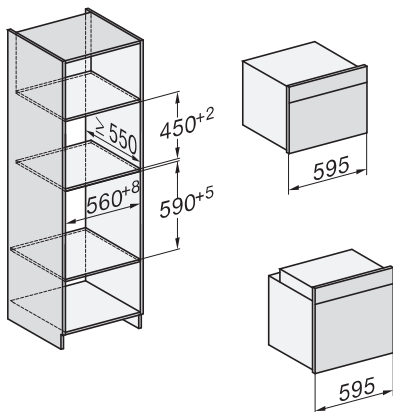

H226x-1B/BP/E/EP/MP, H2760B/BP, H28x0B/BP, H7x40BM/BMX, H7x6xB/BP/BPX, installation drawings