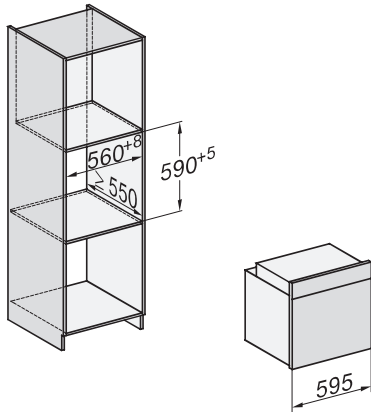

H 7262 BP  
Ovn  
med tekstdisplay, stegetermometer og pyrolytisk selvrens

installation H7000 XL, installation drawing

installation H7000 XL, installation drawing, GB, AU

side view H7000 XL, installation drawings